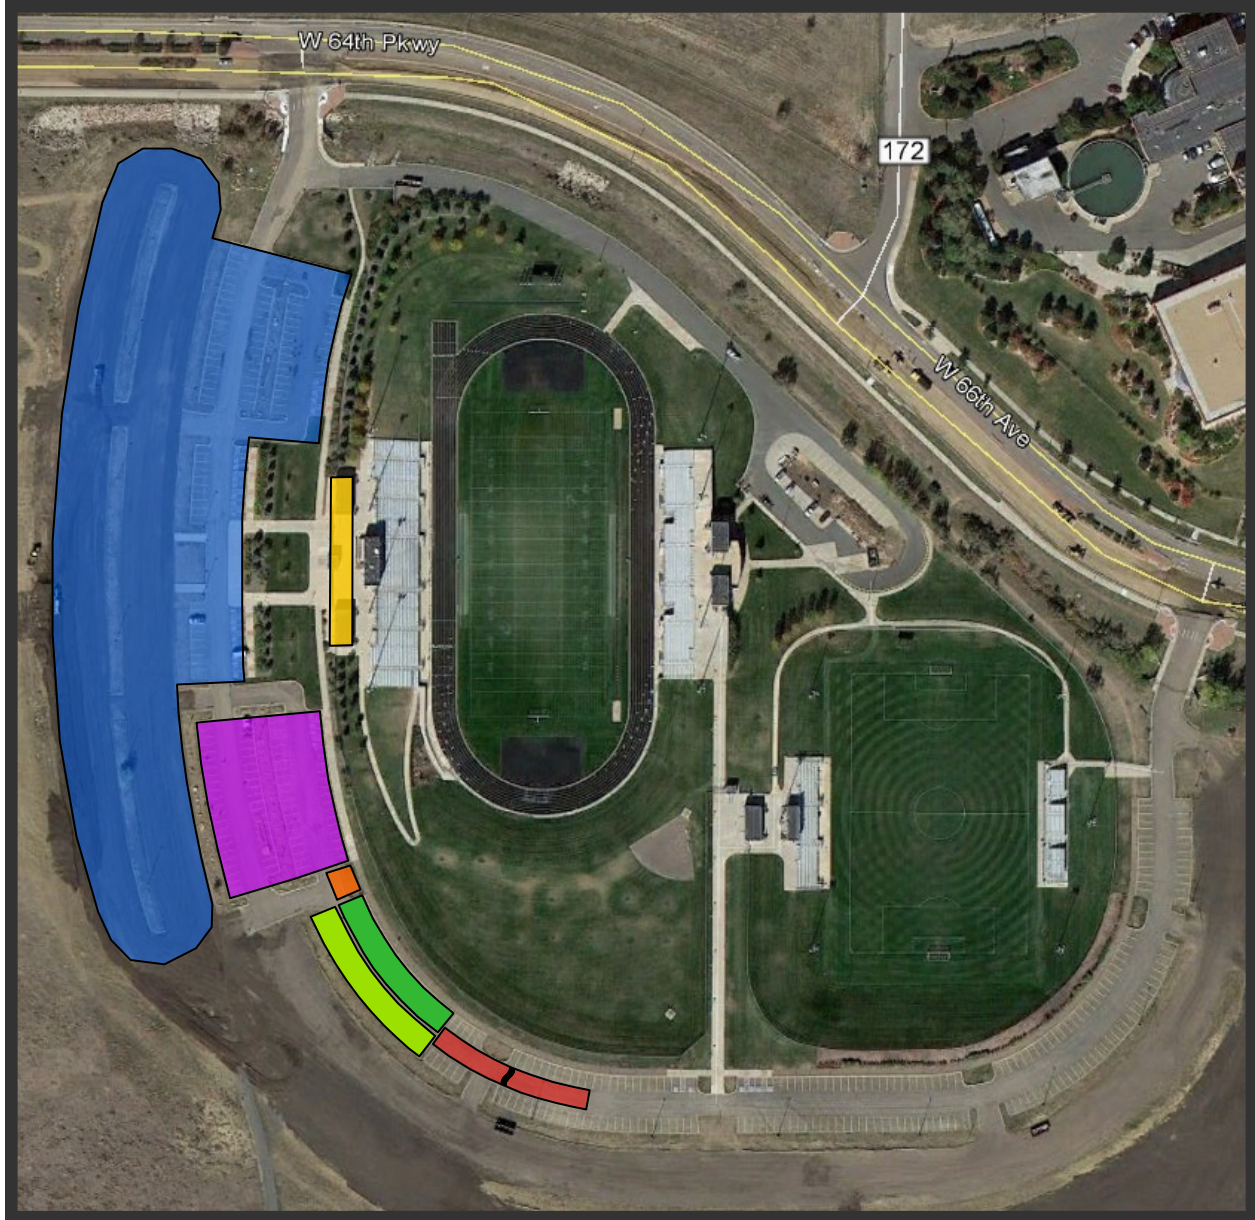

KOOKY-SPOOKY

5K, 10K & HALF MARATHON

Site Map

NAAC Stadium: 19500 W 64th Pkwy, Golden, 80403

 Athlete & Spectator Parking

 Staff, Volunteer & Sponsor Parking

 Volunteer Meeting Area

 Packet Pick-Up & Event Operations

 Start / Finish Chute

 Start / Finish Line

 Post-Race Meal & Expo Area

 Restrooms